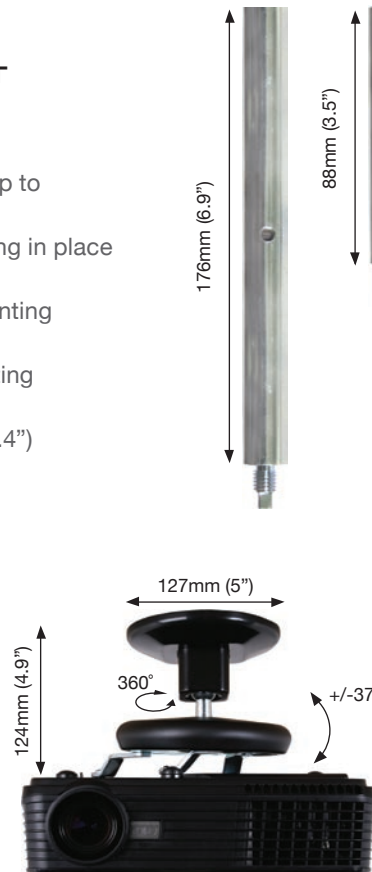

BTG600 / 601

CABLE HIDEAWAY

- The BTG600 and BTG601 cable hideaways attach to the rear of a glass shelf and provide a management solution for AV cables.
- The manager will hide a large number of cables securely out of view
- Simple installation with all mounting hardware included
- **BTG600 Cable hideaway for 6-10mm thick glass**
- **BTG601 Cable hideaway for 12-15mm thick glass**
- **Available in Chrome**

Registered Design No.
3024397

BT889

AVIBALL PROJECTOR CEILING MOUNT

- Flush to ceiling - only 124mm (4.9") drop from ceiling
- Optional extension bars are included to increase ceiling drop to 212mm (8.3") or 300mm (11.8")
- Aviball technology allows easy adjustment and simple locking in place
- Coverplate included for smart installation
- Includes universal mount for simple installation with all mounting hardware included
- Unique carousel mount for simple installation with all mounting hardware included
- Maximum distance between any 2 fixing points: 340mm (13.4")
- 360° Swivel at mount
- +/-37° Tilt facility
- **Suitable for projectors using M3, M4, M5 and M6 fixings**
- **Available in Black**