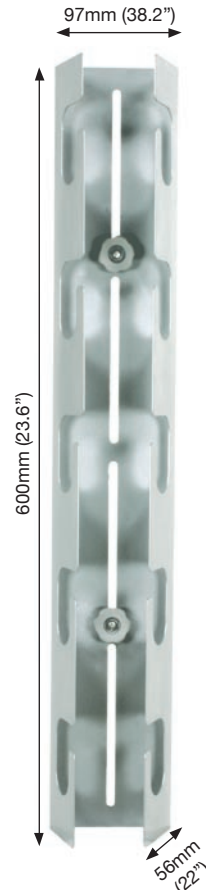

BTG600 / 601

CABLE HIDEAWAY

- The BTG600 and BTG601 cable hideaways attach to the rear of a glass shelf and provide a management solution for AV cables.
- The manager will hide a large number of cables securely out of view
- Simple installation with all mounting hardware included
- **BTG600 Cable hideaway for 6-10mm thick glass**
- **BTG601 Cable hideaway for 12-15mm thick glass**
- **Available in Chrome**

Registered Design No.
3024397

BT889

AVIBALL PROJECTOR CEILING MOUNT

- Flush to ceiling - only 124mm (4.9") drop from ceiling
- Optional extension bars are included to increase ceiling drop to 212mm (8.3") or 300mm (11.8")
- Aviball technology allows easy adjustment and simple locking in place
- Coverplate included for smart installation
- Includes universal mount for simple installation with all mounting hardware included
- Unique carousel mount for simple installation with all mounting hardware included
- Maximum distance between any 2 fixing points: 340mm (13.4")
- 360° Swivel at mount
- +/-37° Tilt facility
- **Suitable for projectors using M3, M4, M5 and M6 fixings**
- **Available in Black**